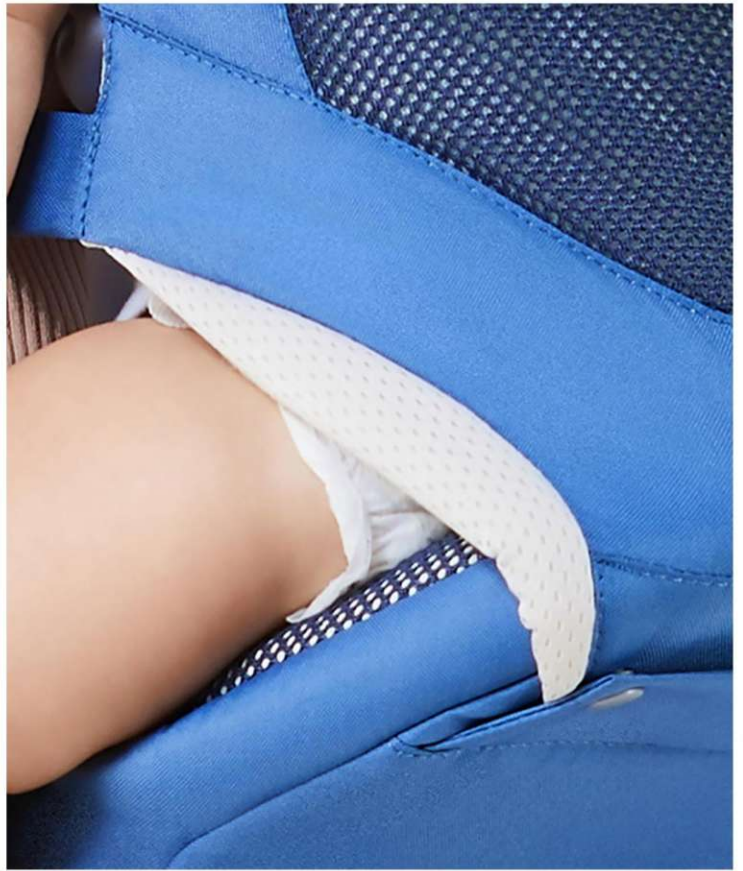

BW-R-2121
Size: Irregular Shape
other customized sizes.