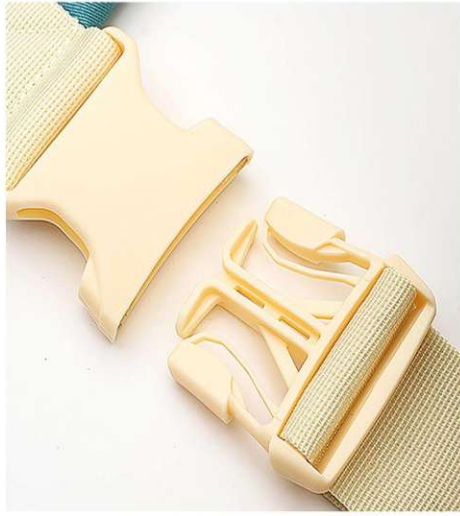

BABY WRAP

A Baby Wrap is essentially a piece of long fabric you tie and knot around yourself to create a pouch on your chest, hip or back where your baby can sit. The fabric usually wraps over your shoulders and across your torso. It's meant to distribute the baby's weight across your shoulders and hips. You can secure your baby in the pouch for baby wearing. There are three different ways of wraps. It allows you to keep your hands free while keeping baby secure, and allows you to nurse your baby while still being worn. It's comfortable and calming for baby due to the stretchy nature of the fabric, and can provide a swaddling sensation for baby and can calm her.

BW-2116
Belt and Waistline Size: 50-140cm
Applicable age: Above newborn babies
 Different colors and styles
 other customized sizes.

BW-2117
Size: Irregular Shape
 other customized sizes.

BW-2118
Size: Irregular Shape
other customized sizes.

BW-2119
Size: Irregular Shape
other customized sizes.

BW-2120

Size: 23-56cm 20cm 13cm
other customized sizes.

BW-2121

Size: Waist 55cm-110cm, length 45cm
other customized sizes.

BW-2122
Size: Waist 55cm-110cm
other customized sizes.

BW-2123
Size: Irregular Shape
other customized sizes.

BW-2124
Size: Irregular Shape
other customized sizes.

BW-R-2117
Size: 98cm long (including hat)
72cm long (without hat)
Width 50cm (shoulder)
Stretch up to 75cm (bottom)
other customized sizes.