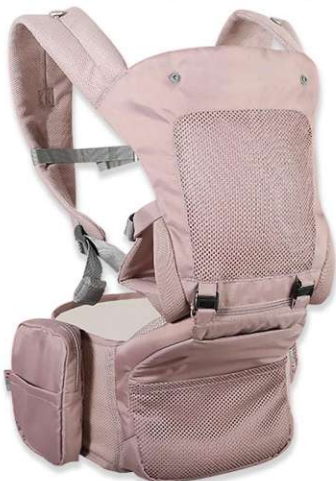

HANGZHOU QUEENHE IMPORT & EXPORT CO.,LTD

FACTORY : PUYANG SELFAIDING INDUSTRIAL CO.,LTD

ADD : Rm711-712, Building#4, Zhongda Intime City, Gongshu Dist, Hangzhou, 310022, China

WHAT'S APP: 18658193565 SKYPE: robinhmq

E-MAIL : robin@hz-clean.com WEBSITE: www.aidingcare.com