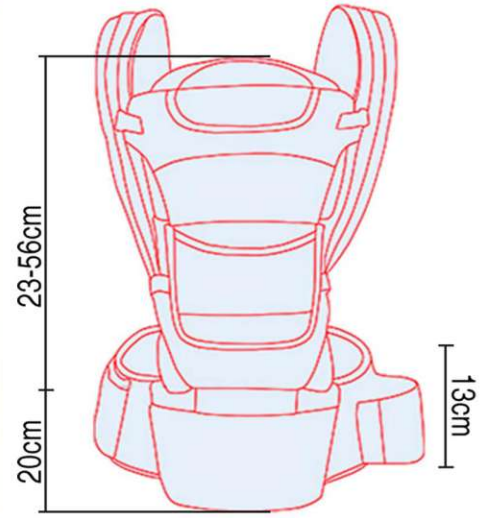

BW-2113
 Size: 180cm
 Weight: 0.35kg
 other customized sizes.

BW-2114
 Suitable waist: 68X144cm
 Applicable age: 0-60 months
 other customized sizes.

BW-2115
 Size: 180cm
 Weight: 0.35kg
 other customized sizes.

BW-2116
Belt and Waistline Size: 50-140cm
Applicable age: Above newborn babies
 Different colors and styles
 other customized sizes.

BW-2117
Size: Irregular Shape
 other customized sizes.

BW-2118
Size: Irregular Shape
other customized sizes.

BW-2119
Size: Irregular Shape
other customized sizes.

BW-2120

Size: 23-56cm 20cm 13cm
other customized sizes.

BW-2121

Size: Waist 55cm-110cm, length 45cm
other customized sizes.

BW-2122
Size: Waist 55cm-110cm
other customized sizes.

BW-2123
Size: Irregular Shape
other customized sizes.

BW-2124
Size: Irregular Shape
other customized sizes.

BW-R-2117
Size: 98cm long (including hat)
72cm long (without hat)
Width 50cm (shoulder)
Stretch up to 75cm (bottom)
other customized sizes.